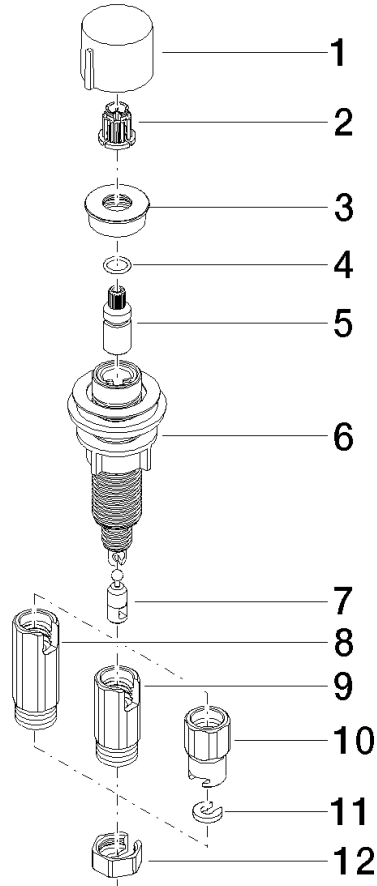

Strainer waste with control handle - Champagne (22kt Gold)

ELIO

10 712 970

- control for single basin
- including adapter for Bowden cable

Fits ELIO, ENO, MEM, META SQUARE, SYNC and TARA ULTRA

Fits: ELIO, MEM, ENO, SYNC, TARA ULTRA, META SQUARE

	Champagne (22kt Gold)	10 712 970-47
	Chrome	10 712 970-00
	Brushed Platinum	10 712 970-06
	Platinum	10 712 970-08
	Durabrand (23kt Gold)	10 712 970-09
	Dark Chrome	10 712 970-19
	Brushed Durabrand (23kt Gold)	10 712 970-28
	Matte Black	10 712 970-33
	Brushed Champagne (22kt Gold)	10 712 970-46
	Brushed Chrome	10 712 970-93
	Brushed Dark Platinum	10 712 970-99

10 712 970

mm [inches]

10 712 970

Parts for other finishes can be found here: [Chrome](#)

Spare parts list

No.	Item Number	Name	Quantity used	Delivery time
1	09 20 97 030-47	handle	1	60
2	90 12 12 002 00 90	fixing cap	1	2
3	09 27 87 011-47	rosette	1	30
4	09 14 10 042 90	seal	1	2
5	09 29 06 087-47	spindle	1	-
Spare part can no longer be ordered, please order the replacement item				
6	04 30 01 029 00 90	adaptor	1	2
7	09 24 03 175 90	adaptor	1	2
8	09 11 10 073-07	connection	1	30
9	09 11 10 074-07	connection	1	30
10	09 11 10 079-07	connection	1	30
11	09 30 11 087 90	disc	1	2
12	09 23 30 024-07	nut	1	30